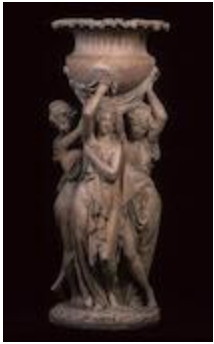

CARRIER-BELLEUSE, Albert-Ernest
The Three Graces

terracotta
1998.29
Santa Barbara, California, Santa Barbara Museum of Art